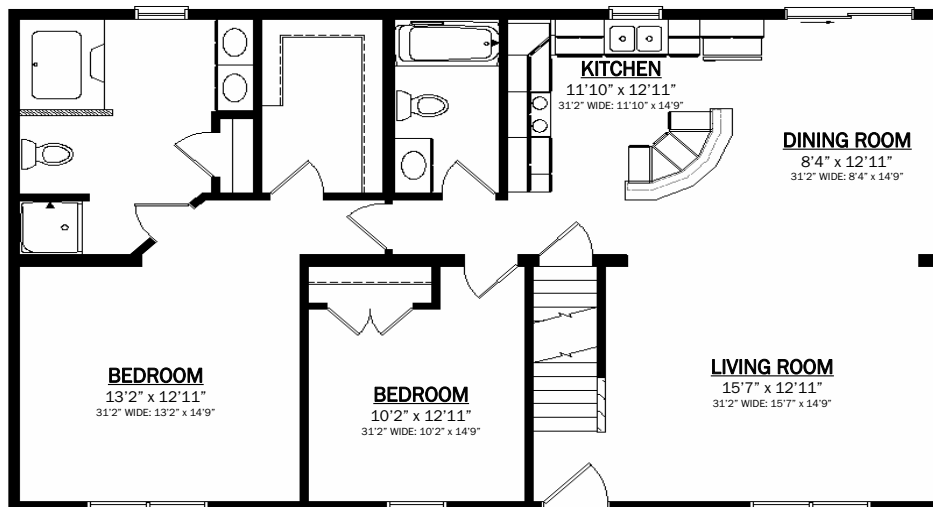

CAPE ANN

Home renderings are for illustrative purposes only and may contain some optional features; actual homes may vary.

The CAPE ANN
27'6" x 44 Cape
***31'2" optional width**

1210 SqFt **2+ BR**
(704 SF unfinished 2nd floor)