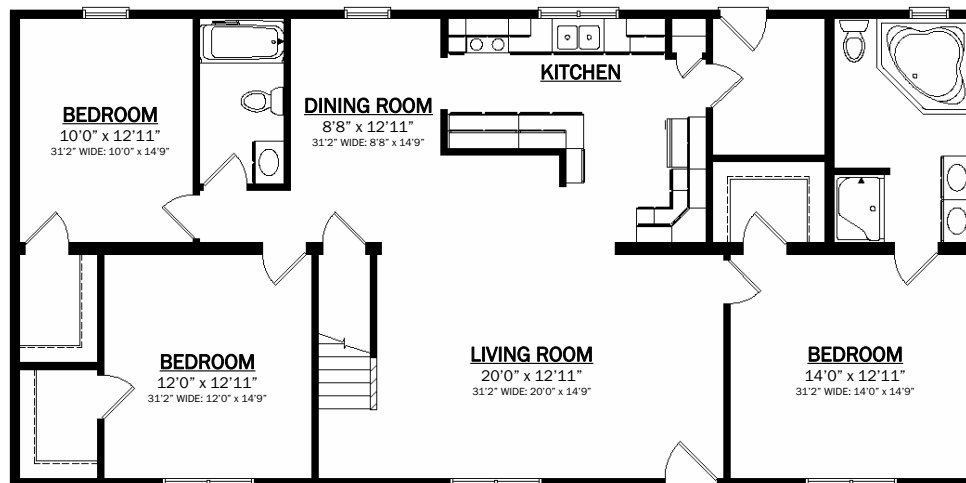

CAPE HOLHAVEN

Home renderings are for illustrative purposes only and may contain some optional features; actual homes may vary.

The HOLHAVEN CAPE
27'6" x 56 Cape
*31'2" optional width

1540 SqFt 3+ BR
(896 SF unfinished 2nd floor)