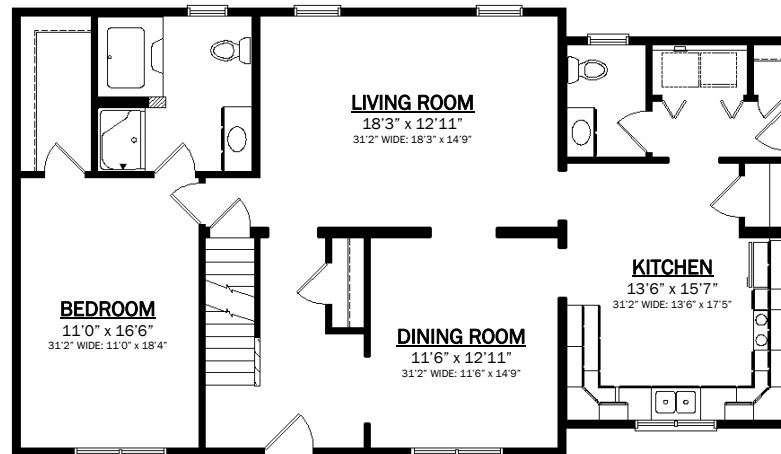

# CAPE LAWRENCE

Home renderings are for illustrative purposes only and may contain some optional features; actual homes may vary.

## The CAPE LAWRENCE

27'6" x 48 Cape

\*31'2" optional width

1271 SqFt

1+ BR

(740 SF unfinished 2nd floor)

**ProBuilt  
Homes**  
-Concepts to Reality-