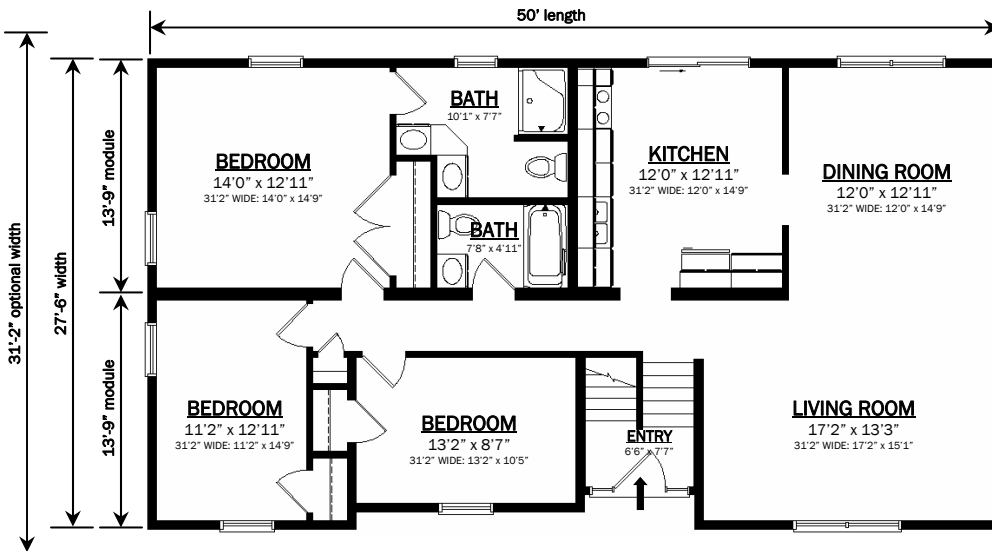

Raised Ranches

***Home renderings are for illustrative purposes only and may contain some optional features; actual homes may vary.**

The MILTON
 27'6" x 36' Raised Ranch
 *31'2" optional width

990 SqFt 2 BR

The McVEYTOWN
 27'6" x 48' Raised Ranch
 *31'2" optional width

1320 SqFt 3 BR

The PENDLETON
 27'6" x 50' Raised Ranch
 *31'2" optional width

1375 SqFt 3 BR

The RIVERSIDE
 27'6" x 56 Raised Ranch
 *31'2" optional width
 1540 SqFt 3 BR

The MIDDLEBURG
 27'6" x 52 Raised Ranch
 *31'2" optional width
 1430 SqFt 3BR

The CULPMONT
 27'6" x 60 Raised Ranch
 *31'2" optional width
 1650 SqFt 3 BR