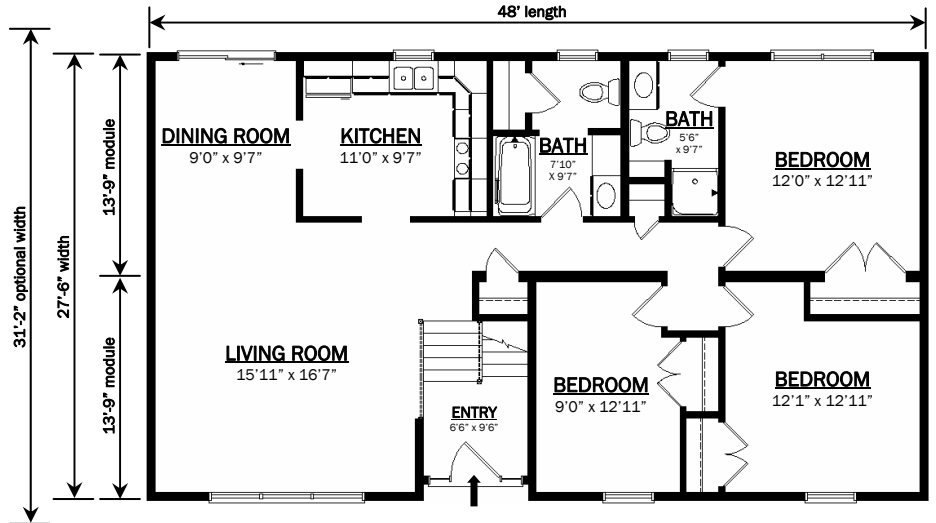

Raised Ranches

***Home renderings are for illustrative purposes only and may contain some optional features; actual homes may vary.**

The MILTON
 27'6" x 36' Raised Ranch
 *31'2" optional width

990 SqFt 2 BR

The McVEYTOWN
 27'6" x 48' Raised Ranch
 *31'2" optional width

1320 SqFt 3 BR

The PENDLETON
 27'6" x 50' Raised Ranch
 *31'2" optional width

1375 SqFt 3 BR

The RIVERSIDE
 27'6" x 56 Raised Ranch
 *31'2" optional width
 1540 SqFt 3 BR

The MIDDLEBURG
 27'6" x 52 Raised Ranch
 *31'2" optional width
 1430 SqFt 3BR

The CULPMONT
 27'6" x 60 Raised Ranch
 *31'2" optional width
 1650 SqFt 3 BR