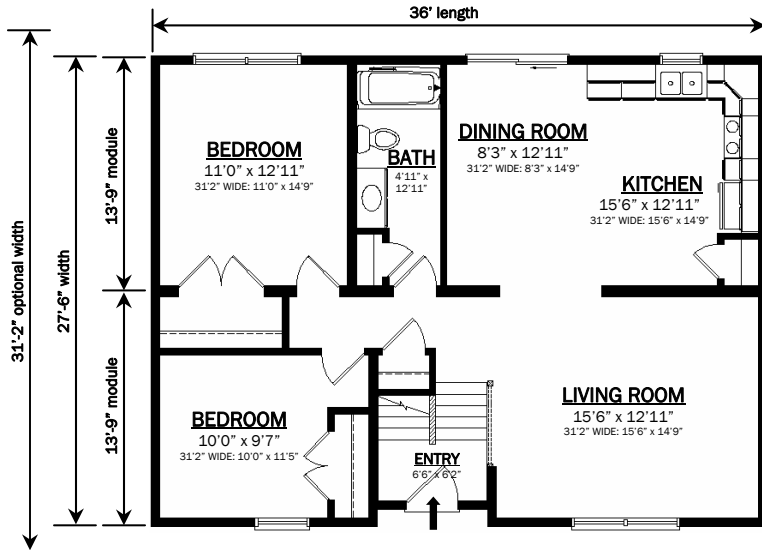

Raised Ranches

***Home renderings are for illustrative purposes only and may contain some optional features; actual homes may vary.**

The MILTON
 27'6" x 36' Raised Ranch
 *31'2" optional width

990 SqFt 2 BR

The McVEYTOWN
 27'6" x 48' Raised Ranch
 *31'2" optional width

1320 SqFt 3 BR

The PENDLETON
 27'6" x 50' Raised Ranch
 *31'2" optional width

1375 SqFt 3 BR

The RIVERSIDE
 27'6" x 56 Raised Ranch
 *31'2" optional width
 1540 SqFt 3 BR

The MIDDLEBURG
 27'6" x 52 Raised Ranch
 *31'2" optional width
 1430 SqFt 3BR

The CULPMONT
 27'6" x 60 Raised Ranch
 *31'2" optional width
 1650 SqFt 3 BR