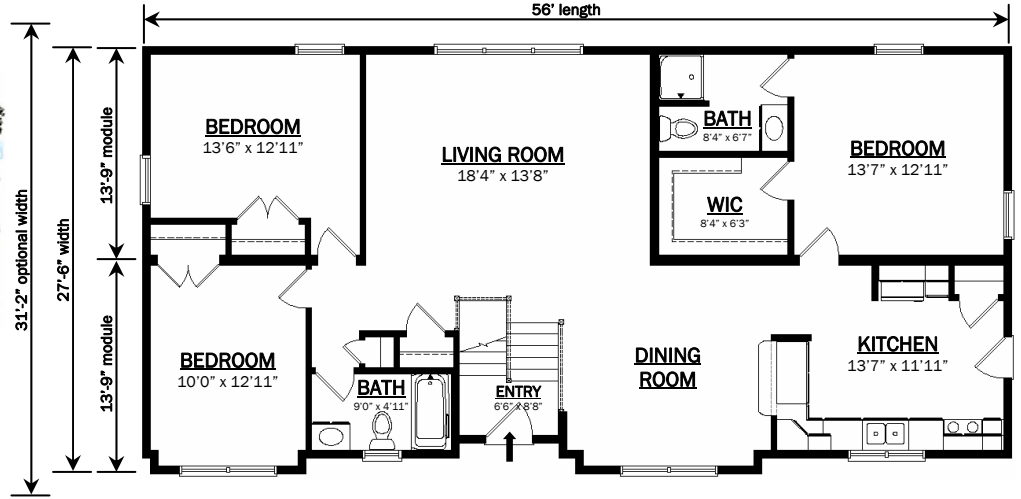

Raised Ranches

***Home renderings are for illustrative purposes only and may contain some optional features; actual homes may vary.**

The MILTON
 27'6" x 36' Raised Ranch
 *31'2" optional width

990 SqFt 2 BR

The McVEYTOWN
 27'6" x 48' Raised Ranch
 *31'2" optional width

1320 SqFt 3 BR

The PENDLETON
 27'6" x 50' Raised Ranch
 *31'2" optional width

1375 SqFt 3 BR

The RIVERSIDE
 27'6" x 56 Raised Ranch
 *31'2" optional width
 1540 SqFt 3 BR

The MIDDLEBURG
 27'6" x 52 Raised Ranch
 *31'2" optional width
 1430 SqFt 3BR

The CULPMONT
 27'6" x 60 Raised Ranch
 *31'2" optional width
 1650 SqFt 3 BR