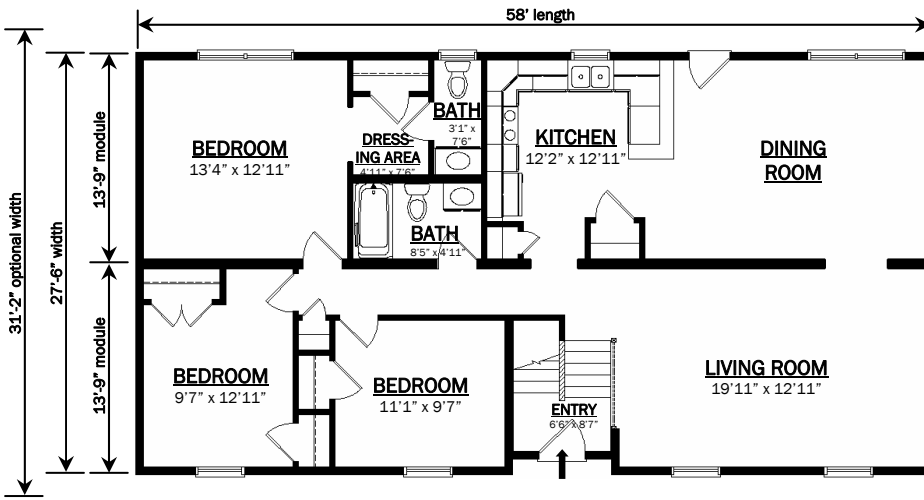

Raised Ranches

***Home renderings are for illustrative purposes only and may contain some optional features; actual homes may vary.**

The MILTON
 27'6" x 36' Raised Ranch
 *31'2" optional width

990 SqFt 2 BR

The McVEYTOWN
 27'6" x 48' Raised Ranch
 *31'2" optional width

1320 SqFt 3 BR

The PENDLETON
 27'6" x 50' Raised Ranch
 *31'2" optional width

1375 SqFt 3 BR

The RIVERSIDE
 27'6" x 56 Raised Ranch
 *31'2" optional width
 1540 SqFt 3 BR

The MIDDLEBURG
 27'6" x 52 Raised Ranch
 *31'2" optional width
 1430 SqFt 3BR

The CULPMONT
 27'6" x 60 Raised Ranch
 *31'2" optional width
 1650 SqFt 3 BR