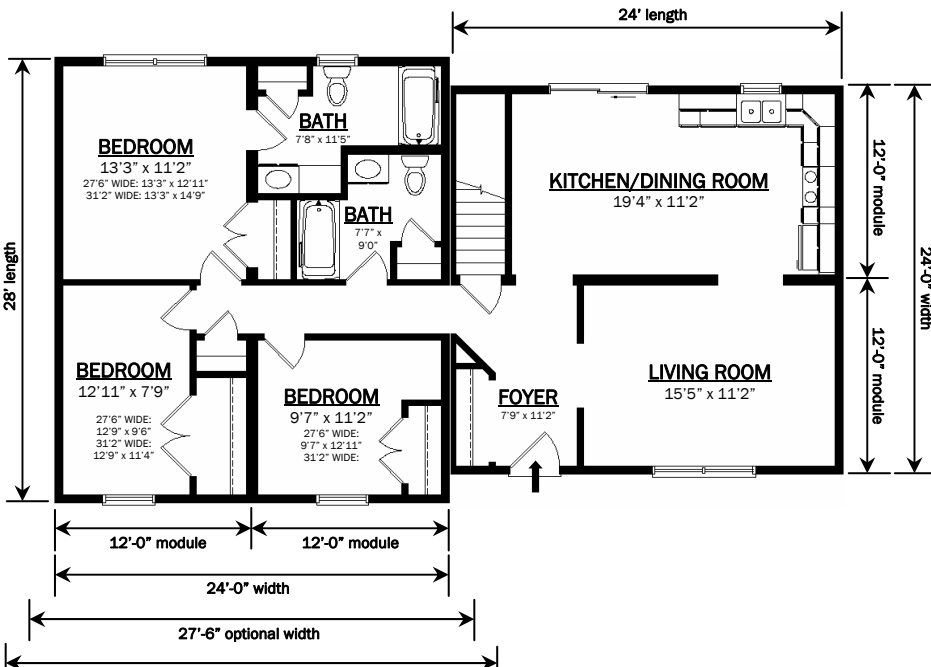

T-Ranches

*Home renderings are for illustrative purposes only and may contain some optional features; actual homes may vary.

The PIMLICO
 24 x 22/ 27'6" x 22 T-Ranch
 1133 SqFt **3BR**

The DOVER
 24x22/ 24x28 T-Ranch
 1200 SqFt **3 BR**

The EVENDALE
 24x24/ 24x28 T-Ranch
 1248 SqFt **3 BR**

©2006 ProBuilt Homes;

*Home renderings are for illustrative purposes only and may contain some optional features; actual homes may vary.

The SHAMOKIN
 27'6" x 28/27'6" x 38
 T-Ranch
 1815 SqFt 4 BR

The AARONDALE
 27'6" x 30/27'6" x 40
 T-Ranch
 1925 SqFt 3 BR