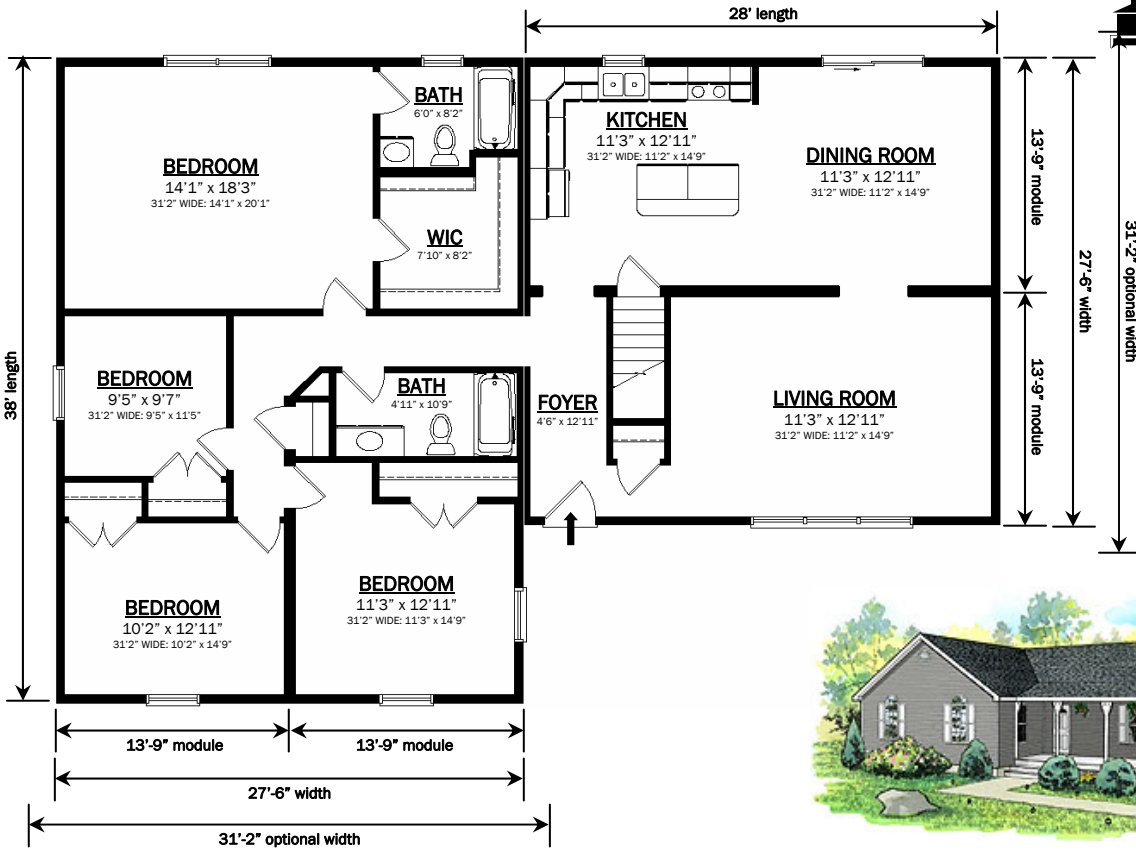

T-Ranches

*Home renderings are for illustrative purposes only and may contain some optional features; actual homes may vary.

The PIMLICO
 24 x 22/ 27'6" x 22 T-Ranch
 1133 SqFt **3BR**

The DOVER
 24x22/ 24x28 T-Ranch
 1200 SqFt **3 BR**

The EVENDALE
 24x24/ 24x28 T-Ranch
 1248 SqFt **3 BR**

©2006 ProBuilt Homes;

*Home renderings are for illustrative purposes only and may contain some optional features; actual homes may vary.

The SHAMOKIN
 27'6" x 28/27'6" x 38
 T-Ranch
 1815 SqFt 4 BR

The AARONDALE
 27'6" x 30/27'6" x 40
 T-Ranch
 1925 SqFt 3 BR