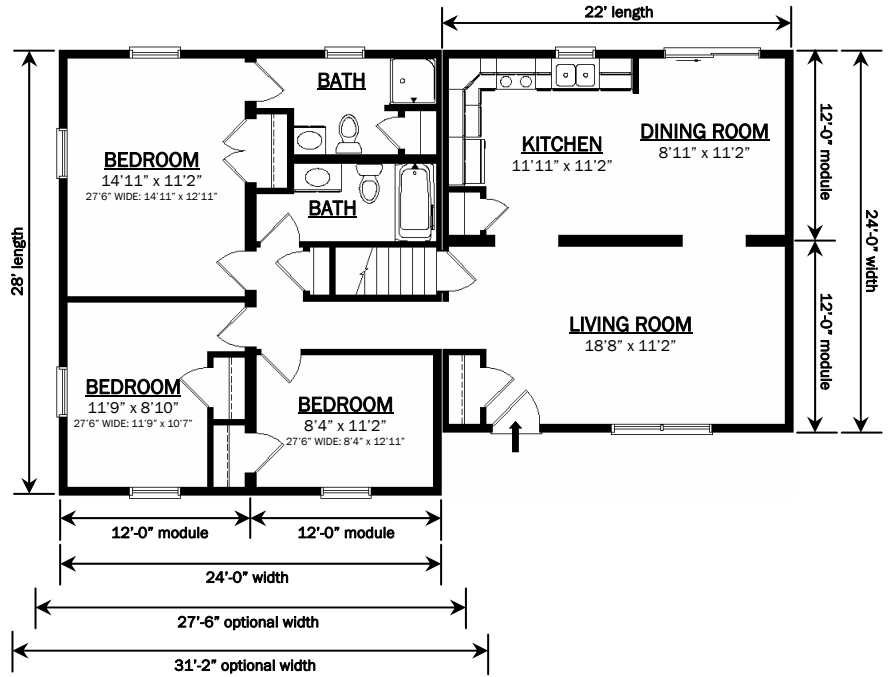

T-Ranches

*Home renderings are for illustrative purposes only and may contain some optional features; actual homes may vary.

The PIMLICO
 24 x 22/ 27'6" x 22 T-Ranch
 1133 SqFt **3BR**

The DOVER
 24x22/ 24x28 T-Ranch
 1200 SqFt **3 BR**

The EVENDALE
 24x24/ 24x28 T-Ranch
 1248 SqFt **3 BR**

©2006 ProBuilt Homes;

*Home renderings are for illustrative purposes only and may contain some optional features; actual homes may vary.

The SHAMOKIN
 27'6" x 28/27'6" x 38
 T-Ranch
 1815 SqFt 4 BR

The AARONDALE
 27'6" x 30/27'6" x 40
 T-Ranch
 1925 SqFt 3 BR