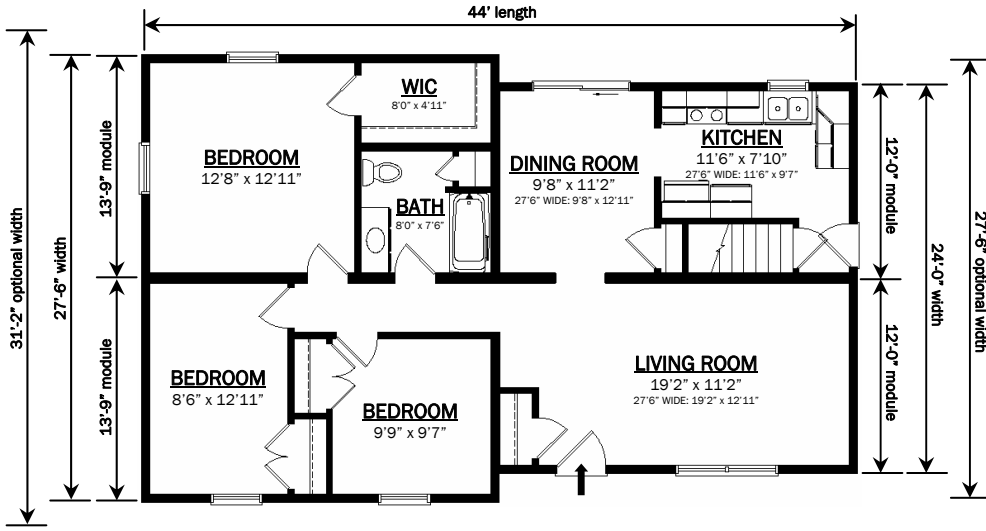

T-Ranches

*Home renderings are for illustrative purposes only and may contain some optional features; actual homes may vary.

The PIMLICO
 24 x 22/ 27'6" x 22 T-Ranch
 1133 SqFt **3BR**

The DOVER
 24x22/ 24x28 T-Ranch
 1200 SqFt **3 BR**

The EVENDALE
 24x24/ 24x28 T-Ranch
 1248 SqFt **3 BR**

©2006 ProBuilt Homes;

*Home renderings are for illustrative purposes only and may contain some optional features; actual homes may vary.

The SHAMOKIN
 27'6" x 28/27'6" x 38
 T-Ranch
 1815 SqFt 4 BR

The AARONDALE
 27'6" x 30/27'6" x 40
 T-Ranch
 1925 SqFt 3 BR