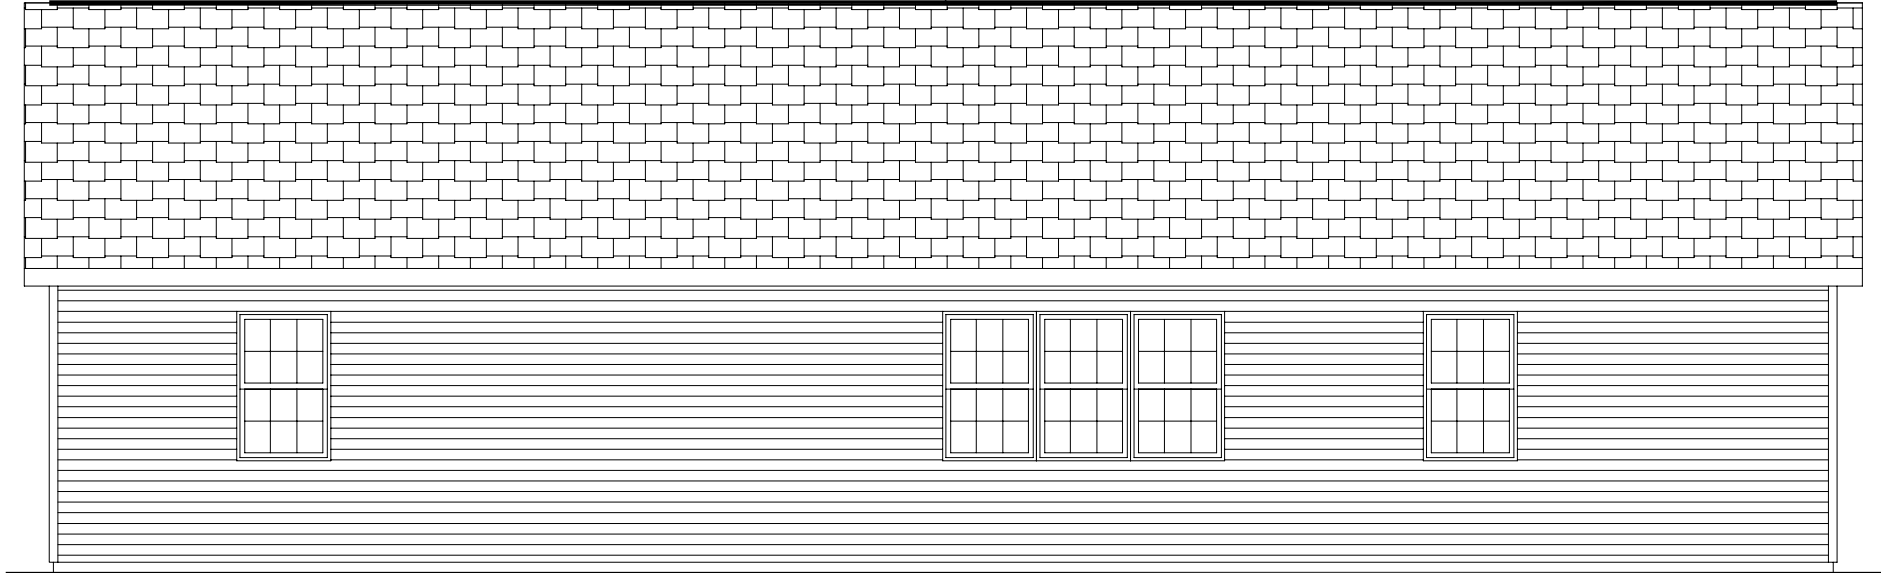

50'-6"  
 REVERSE GABLE

22'-1"  
 REVERSE GABLE

RIDGEVENT

**REAR ELEVATION**

RIDGEVENT

**FRONT ELEVATION**