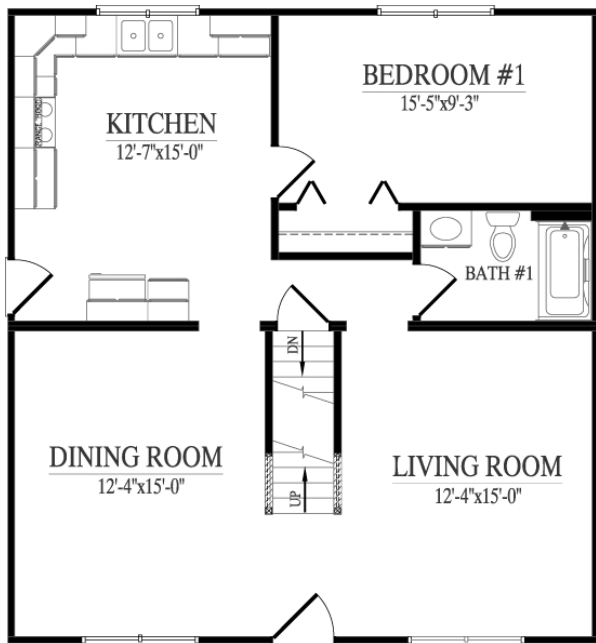

# ULTIMATE COVINGTON

Home renderings are for illustrative purposes only and may contain some optional features; actual homes may vary.

**The COVINGTON**  
**27'6" x 29' Cape**  
**\*31'2" optional width**  
**798 SqFt**      **1 BR**

***The HAMPSHIRE***  
**31'2" x 29' Cape**

**904 SqFt**

**1 BR**