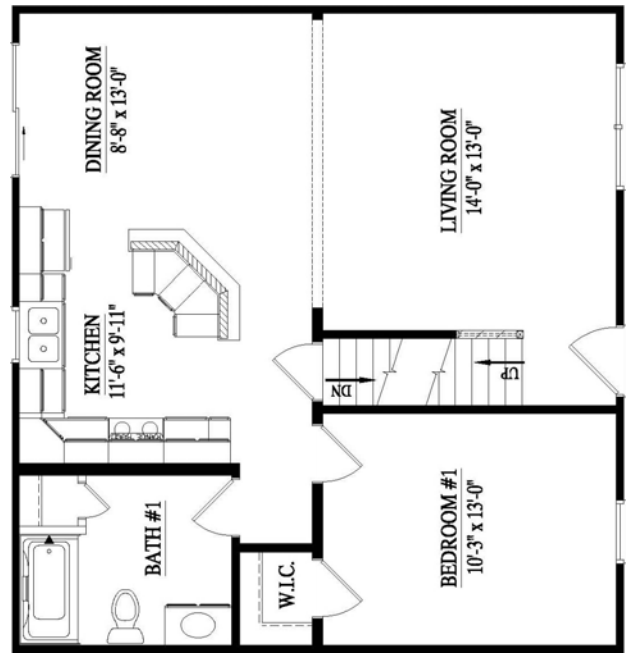

# ULTIMATE COVINGTON

Home renderings are for illustrative purposes only and may contain some optional features; actual homes may vary.

**The COVINGTON**  
**27'6" x 29' Cape**  
**\*31'2" optional width**  
**798 SqFt**      **1 BR**

***The HAMPSHIRE***  
**31'2" x 29' Cape**

**904 SqFt**

**1 BR**