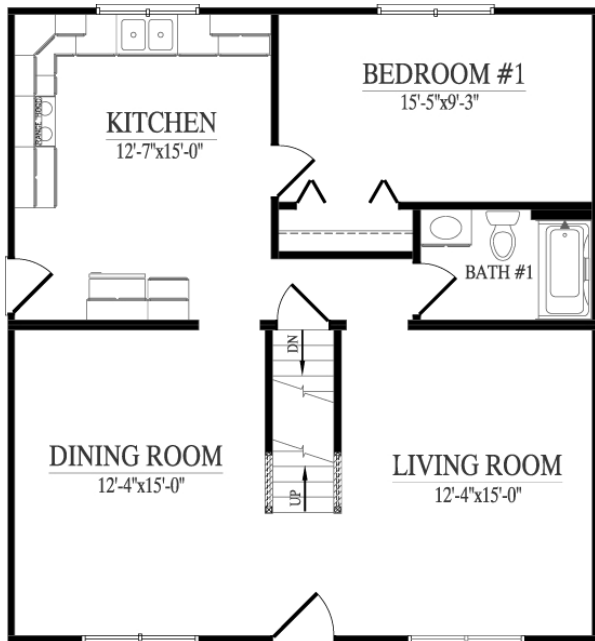

# ULTIMATE COVINGTON

Home renderings are for illustrative purposes only and may contain some optional features; actual homes may vary.

**The COVINGTON**  
**27'6" x 29' Cape**  
**\*31'2" optional width**  
**798 SqFt**                      **1 BR**

**ProBuilt**  
**Homes**  
*-Concepts to Reality-*

**The CARLISLE**  
**27'6" x 29' Cape**  
**31'2" optional widths**  
**798 SqFt**

**1 BR**

**The HAMPSHIRE**  
**31'2" x 29' Cape**

**904 SqFt**

**1 BR**