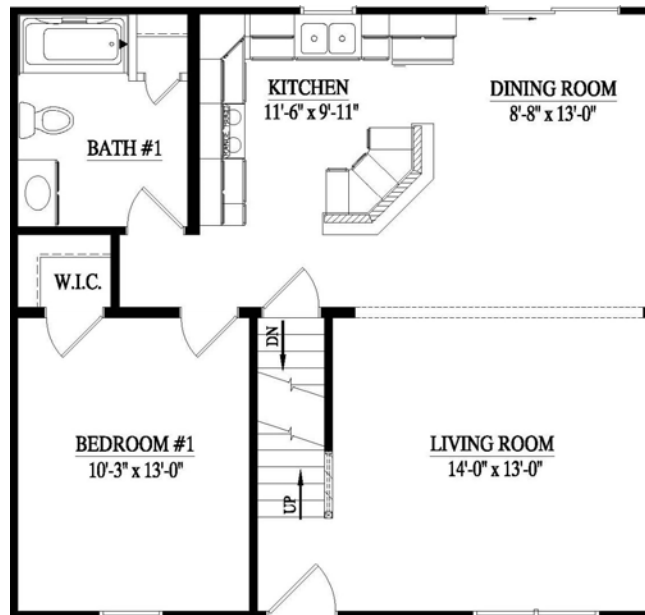

# ULTIMATE COVINGTON

Home renderings are for illustrative purposes only and may contain some optional features; actual homes may vary.

**The COVINGTON**  
**27'6" x 29' Cape**  
**\*31'2" optional width**  
**798 SqFt**                      **1 BR**

**ProBuilt**  
**Homes**  
*-Concepts to Reality-*

**The CARLISLE**  
**27'6" x 29' Cape**  
**31'2" optional widths**  
**798 SqFt**

**1 BR**

**The HAMPSHIRE**  
**31'2" x 29' Cape**

**904 SqFt**

**1 BR**