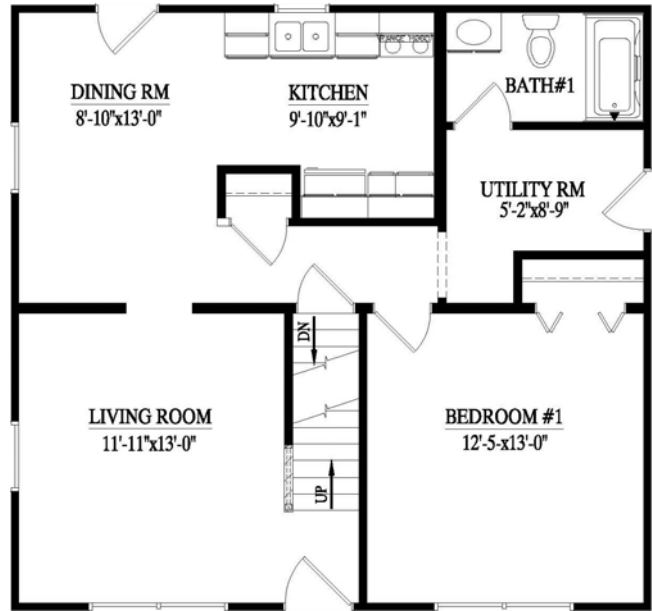

# ULTIMATE COVINGTON

Home renderings are for illustrative purposes only and may contain some optional features; actual homes may vary.

**The COVINGTON**  
**27'6" x 29' Cape**  
**\*31'2" optional width**  
**798 SqFt**                      **1 BR**

**ProBuilt**  
**Homes**  
*-Concepts to Reality-*

**The CARLISLE**  
**27'6" x 29' Cape**  
**31'2" optional widths**  
**798 SqFt**

**1 BR**

**The HAMPSHIRE**  
**31'2" x 29' Cape**

**904 SqFt**

**1 BR**