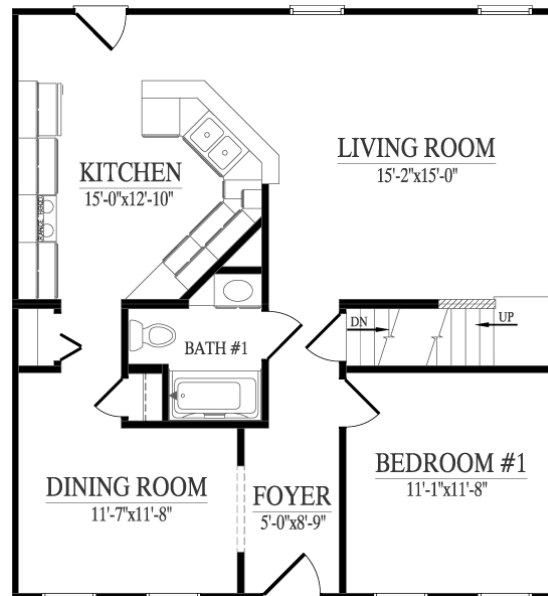

ULTIMATE MONROE

Home renderings are for illustrative purposes only and may contain some optional features; actual homes may vary.

The MONROE
31'2" x 29' Cape

904 SqFt

1 BR

ProBuilt
Homes
-Concepts to Reality-