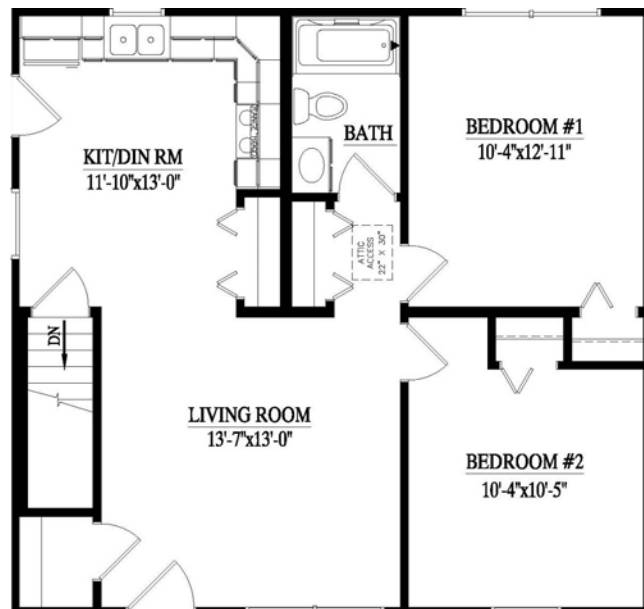

ULTIMATE KENSINGTON

Home renderings are for illustrative purposes only and may contain some optional features; actual homes may vary.

The KENSINGTON
27'6" x 29' Ranch
*31'2" optional width
798 SqFt 2 BR

**ProBuilt
Homes**
-Concepts to Reality-

The ELMHURST
27'6" x 29' Ranch
***31'2" optional width**

798 SqFt 2 BR

The WAYNESBURG
27'6" x 29' Ranch
31'2" optional widths

798 SqFt 2 BR