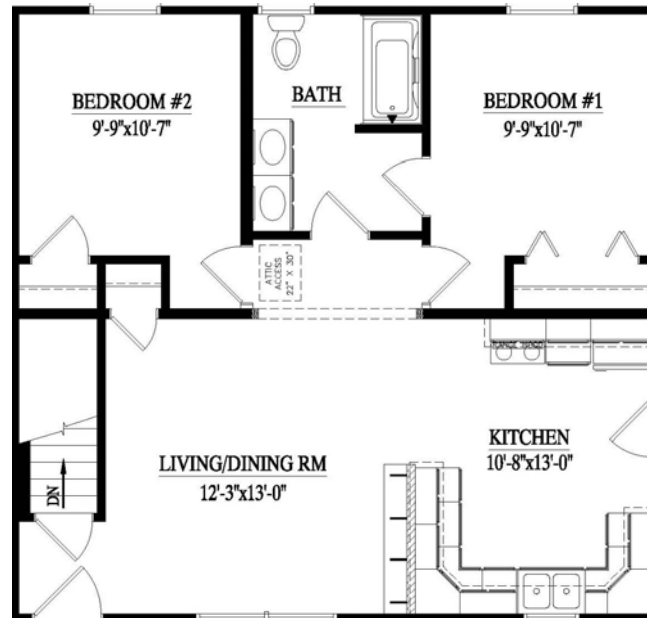

ULTIMATE KENSINGTON

Home renderings are for illustrative purposes only and may contain some optional features; actual homes may vary.

The KENSINGTON
27'6" x 29' Ranch
*31'2" optional width
798 SqFt 2 BR

**ProBuilt
Homes**
-Concepts to Reality-

The ELMHURST
27'6" x 29' Ranch
***31'2" optional width**

798 SqFt 2 BR

The WAYNESBURG
27'6" x 29' Ranch
31'2" optional widths

798 SqFt 2 BR