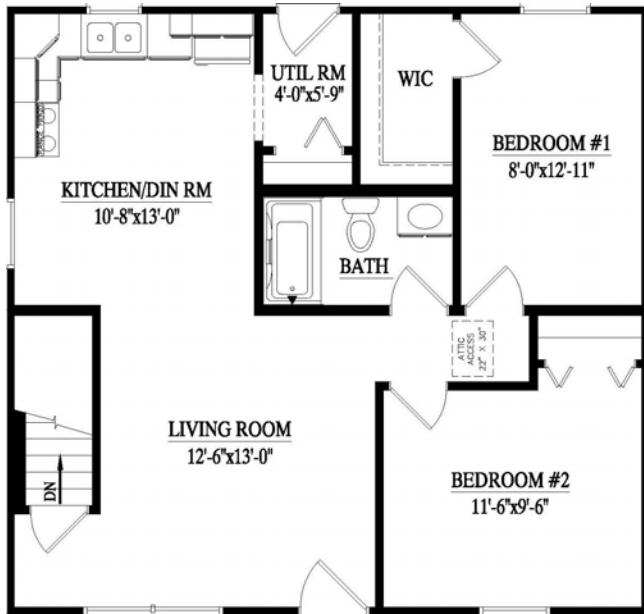

ULTIMATE KENSINGTON

Home renderings are for illustrative purposes only and may contain some optional features; actual homes may vary.

The KENSINGTON
27'6" x 29' Ranch
*31'2" optional width
798 SqFt 2 BR

**ProBuilt
Homes**
-Concepts to Reality-

The ELMHURST
27'6" x 29' Ranch
***31'2" optional width**

798 SqFt 2 BR

The WAYNESBURG
27'6" x 29' Ranch
31'2" optional widths

798 SqFt 2 BR