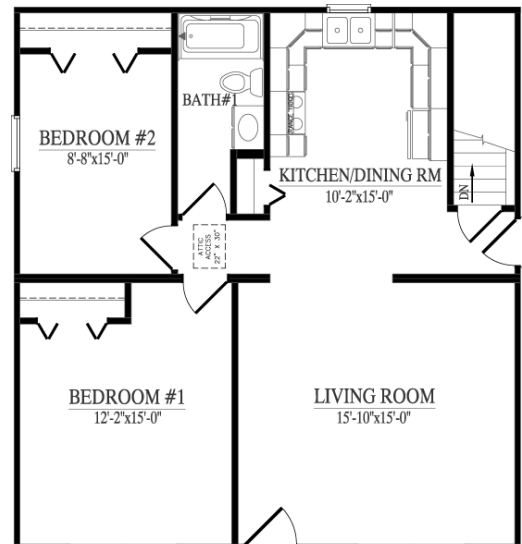

# ULTIMATE TIOGA

Home renderings are for illustrative purposes only and may contain some optional features; actual homes may vary.

**The TIOGA**  
**27'6" x 29' Ranch**  
**31'2" optional width**  
**904 SqFt     2 BR**

**ProBuilt  
Homes**  
*-Concepts to Reality-*

**The FRANKLIN**  
31'2" x 29' Ranch

904 SqFt

1 BR

**The HANCOCK**  
31'2" x 29' Ranch

904 SqFt

1 BR

**The KENNEBECK**  
31'2" x 29' Ranch

904 SqFt

1 BR