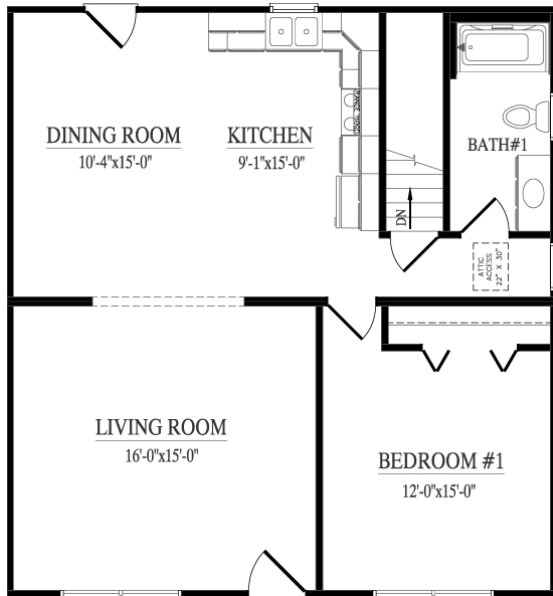

# ULTIMATE TIOGA

Home renderings are for illustrative purposes only and may contain some optional features; actual homes may vary.

**The TIOGA**  
**27'6" x 29' Ranch**  
**31'2" optional width**  
**904 SqFt     2 BR**

**ProBuilt  
Homes**  
*-Concepts to Reality-*

**The FRANKLIN**  
31'2" x 29' Ranch

904 SqFt

1 BR

**The HANCOCK**  
31'2" x 29' Ranch

904 SqFt

1 BR

**The KENNEBECK**  
31'2" x 29' Ranch

904 SqFt

1 BR