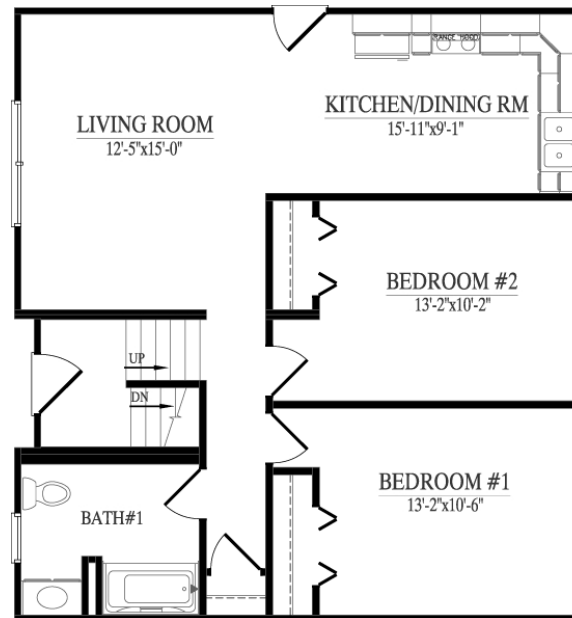

# ULTIMATE TIOGA

Home renderings are for illustrative purposes only and may contain some optional features; actual homes may vary.

**The TIOGA**  
**27'6" x 29' Ranch**  
**31'2" optional width**  
**904 SqFt     2 BR**

**ProBuilt  
Homes**  
*-Concepts to Reality-*

**The FRANKLIN**  
31'2" x 29' Ranch

904 SqFt

1 BR

**The HANCOCK**  
31'2" x 29' Ranch

904 SqFt

1 BR

**The KENNEBECK**  
31'2" x 29' Ranch

904 SqFt

1 BR