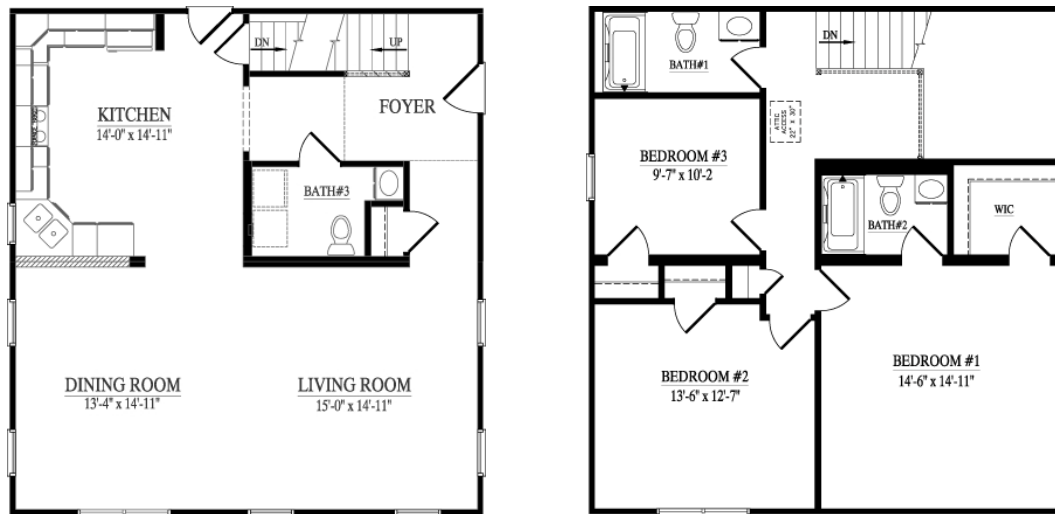

ULTIMATE AMELIA

Home renderings are for illustrative purposes only and may contain some optional features; actual homes may vary.

The AMELIA
31'2" x 29' Two-Story

1595 SqFt 3 BR

ProBuilt
Homes
-Concepts to Reality-