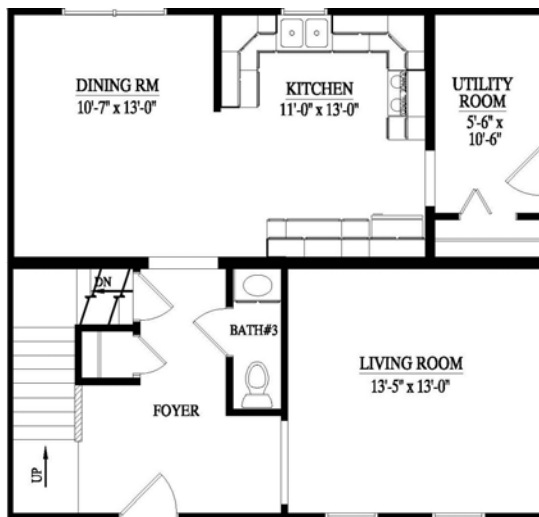

ULTIMATE CLEARBROOK

Home renderings are for illustrative purposes only and may contain some optional features; actual homes may vary.

The CLEARBROOK
27'6" x 29' Two-Story
***31'2" optional width**
1595 SqFt 3 BR